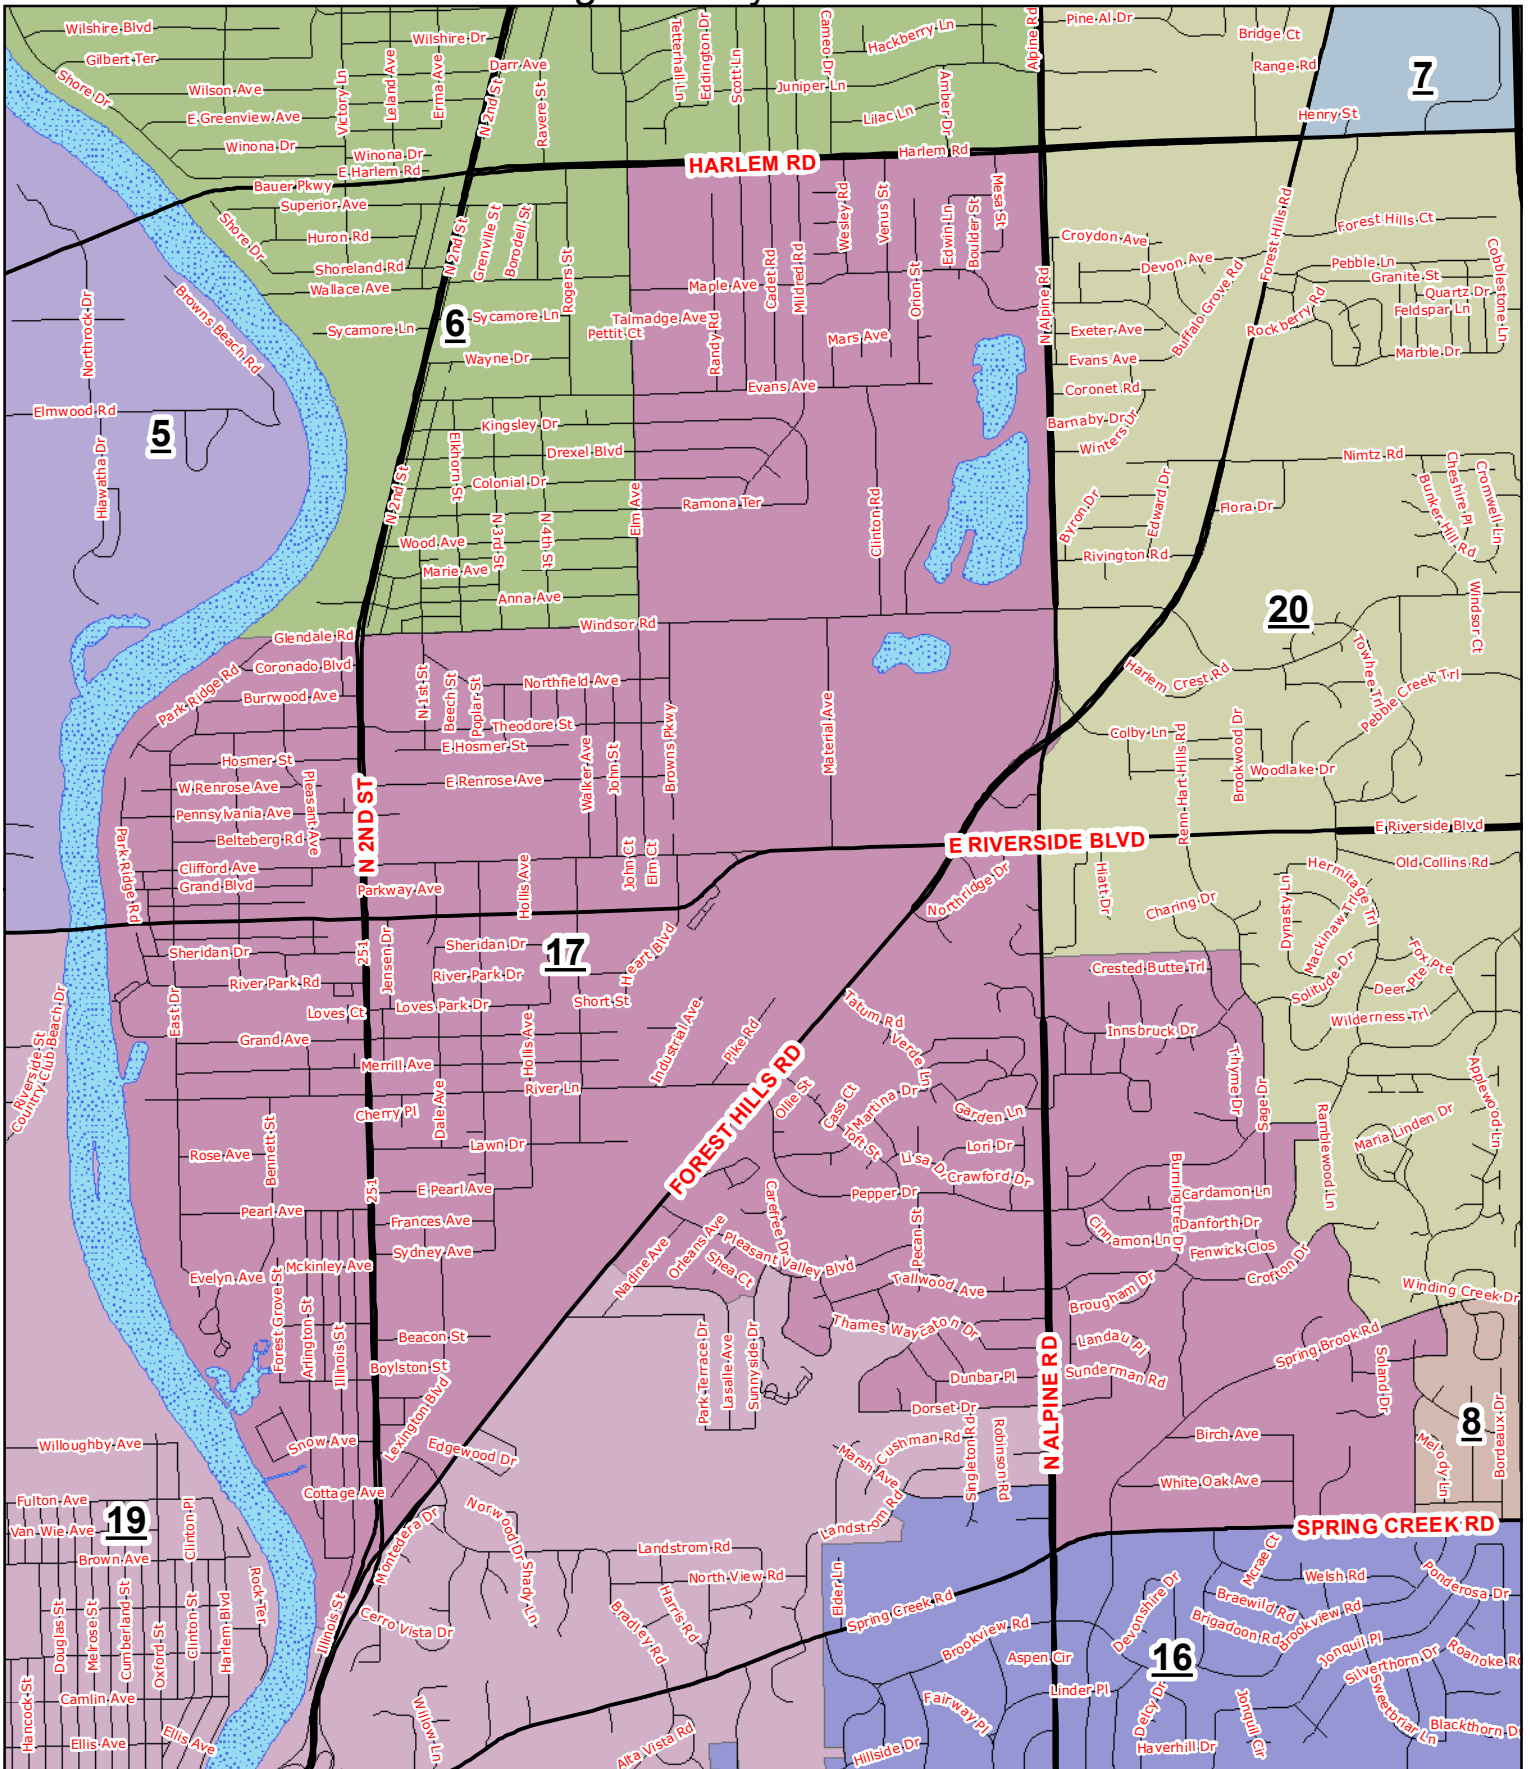

Winnebago County Board District #17

Legend	
	Water Bodies
	County Boundary
County Board District	
	1
	2
	3
	4
	5
	6
	7
	8
	9
	10
	11
	12
	13
	14
	15
	16
	17
	18
	19
	20

The Winnebago County computerized aerial base property maps were assembled using County, State, and other data. The approximate population per district is 14,764 which is based off of the 2010 U.S. Census Block Population.

Map created February 6, 2018