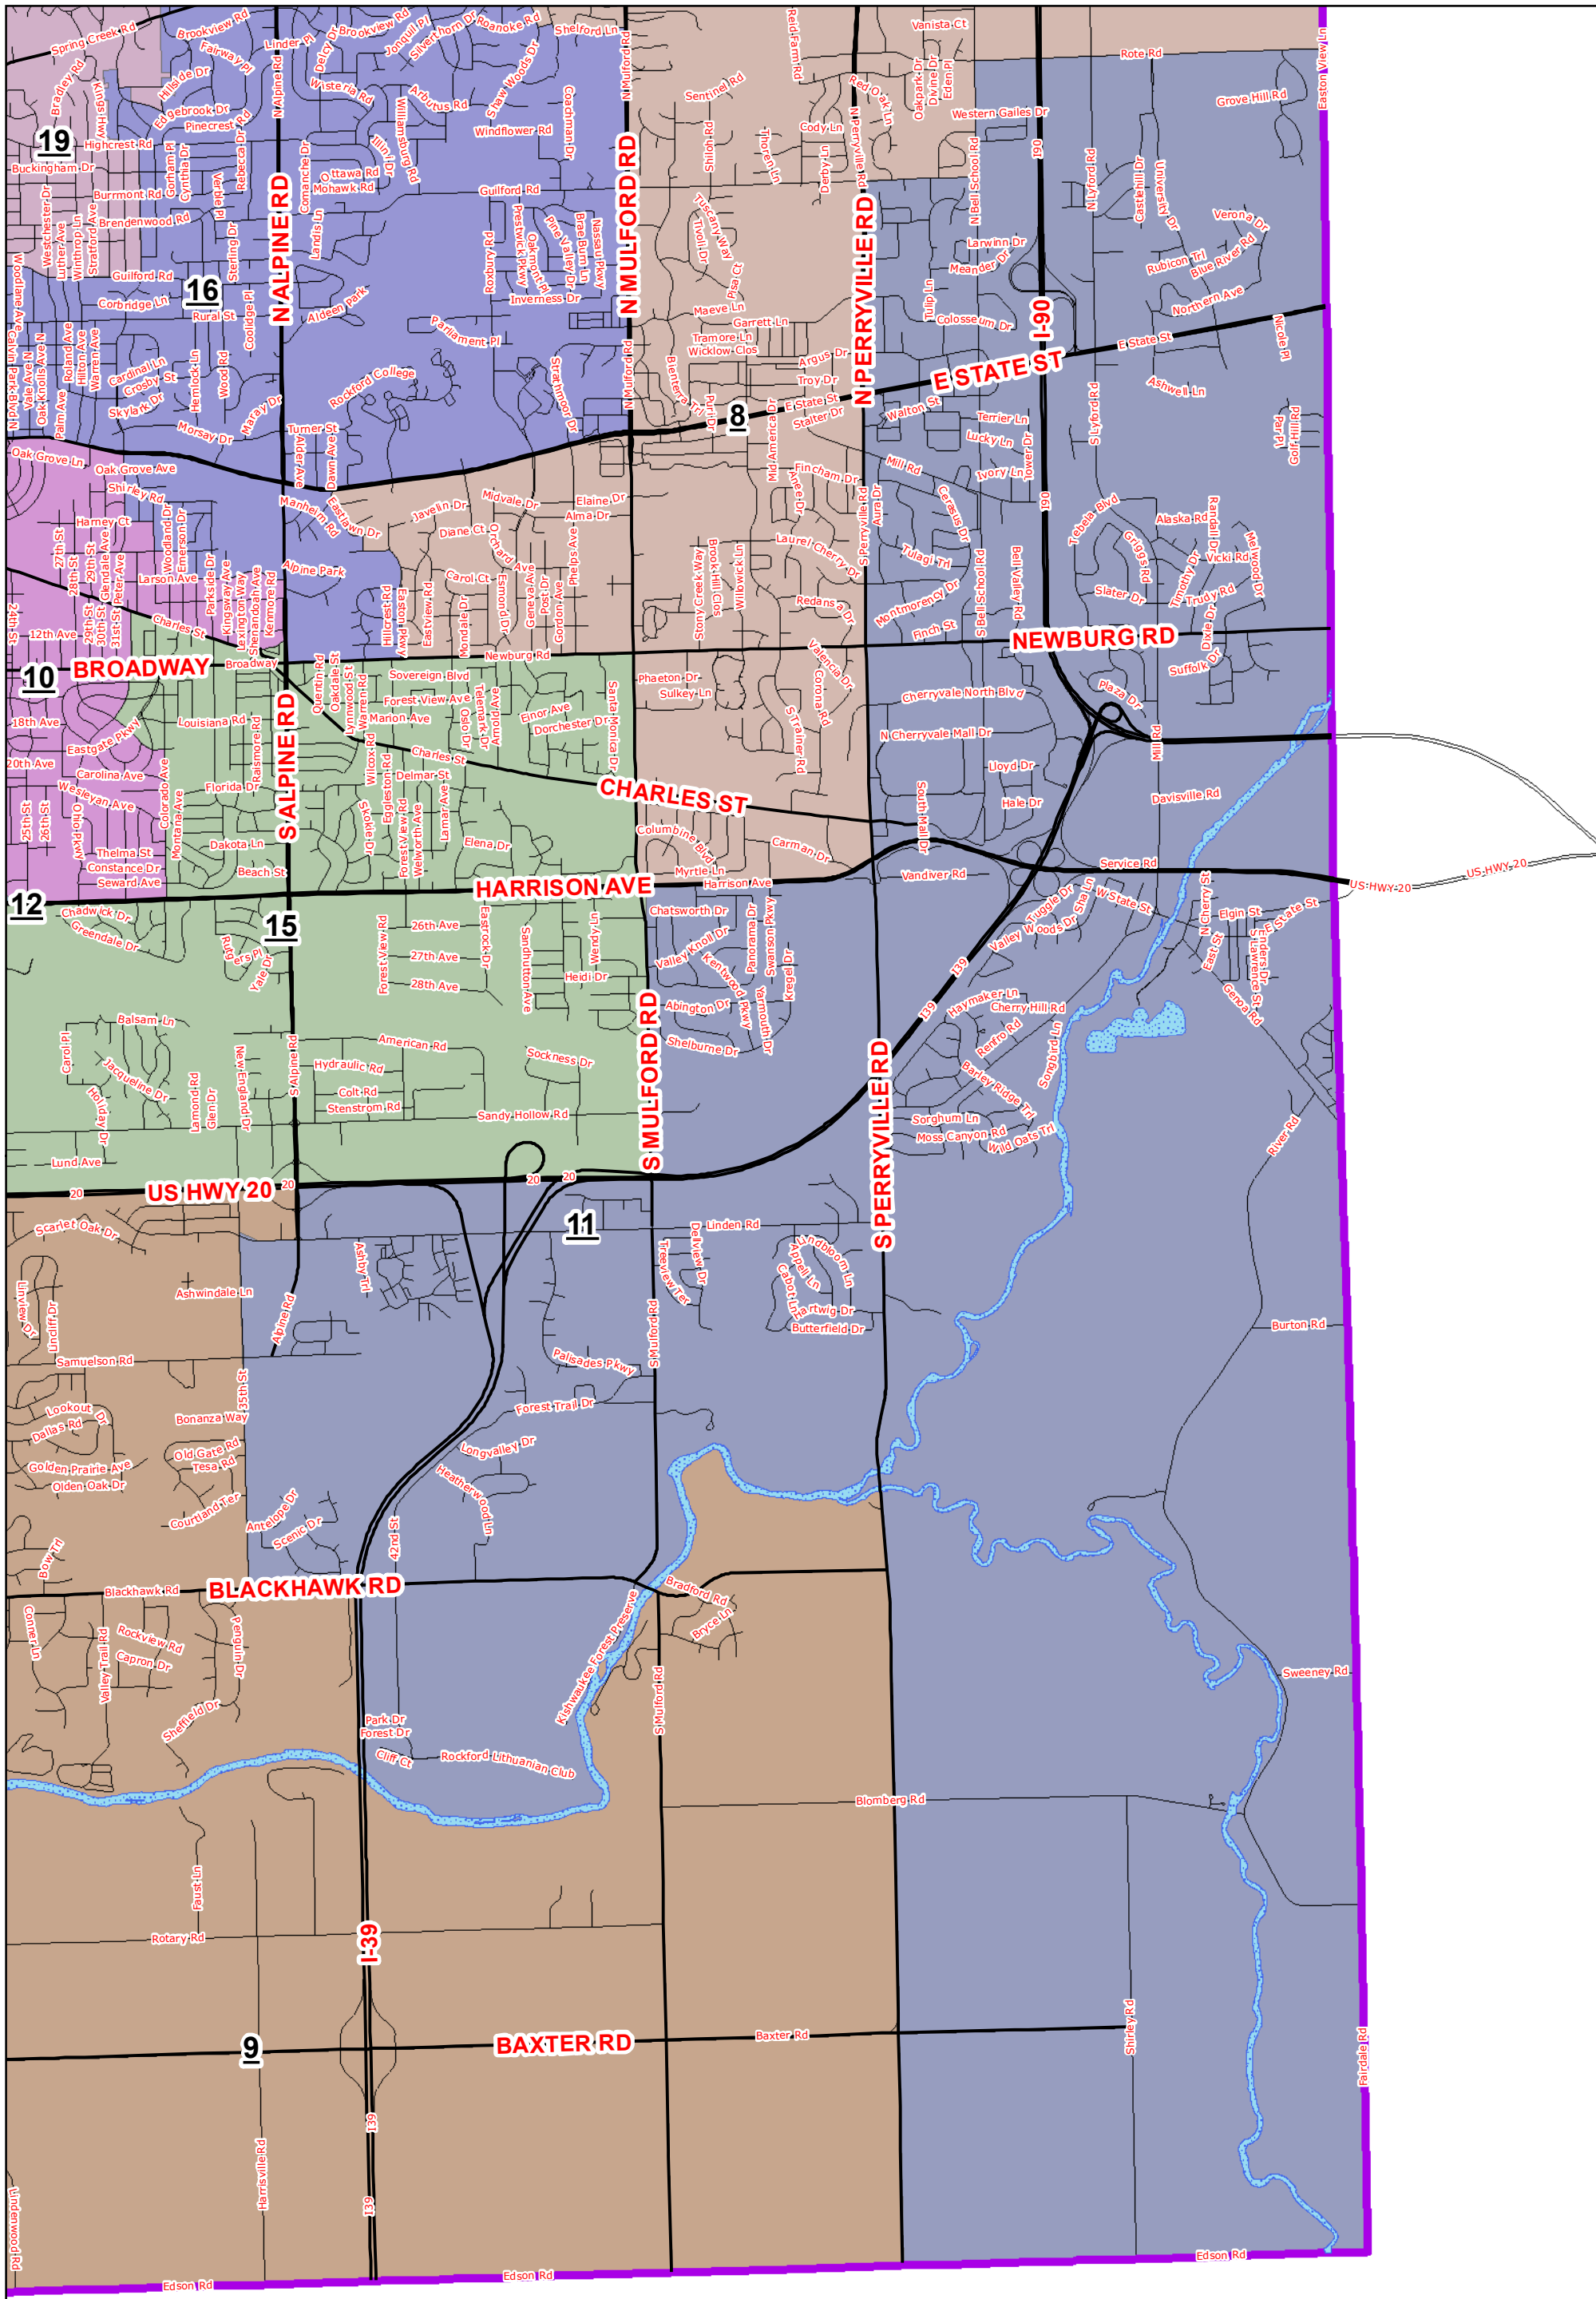

Winnebago County Board District #11

Legend

	3	8	13	18
	4	9	14	19
County Board District	5	10	15	20
1	6	11	16	
2	7	12	17	

The Winnebago County computerized aerial base property maps were assembled using County, State and other data. Districts are based off of the 2010 U.S. Census Block Population. Total population was divided by 20 districts, this comes to an approximate population per district of 14,764.

Map created December 8, 2015