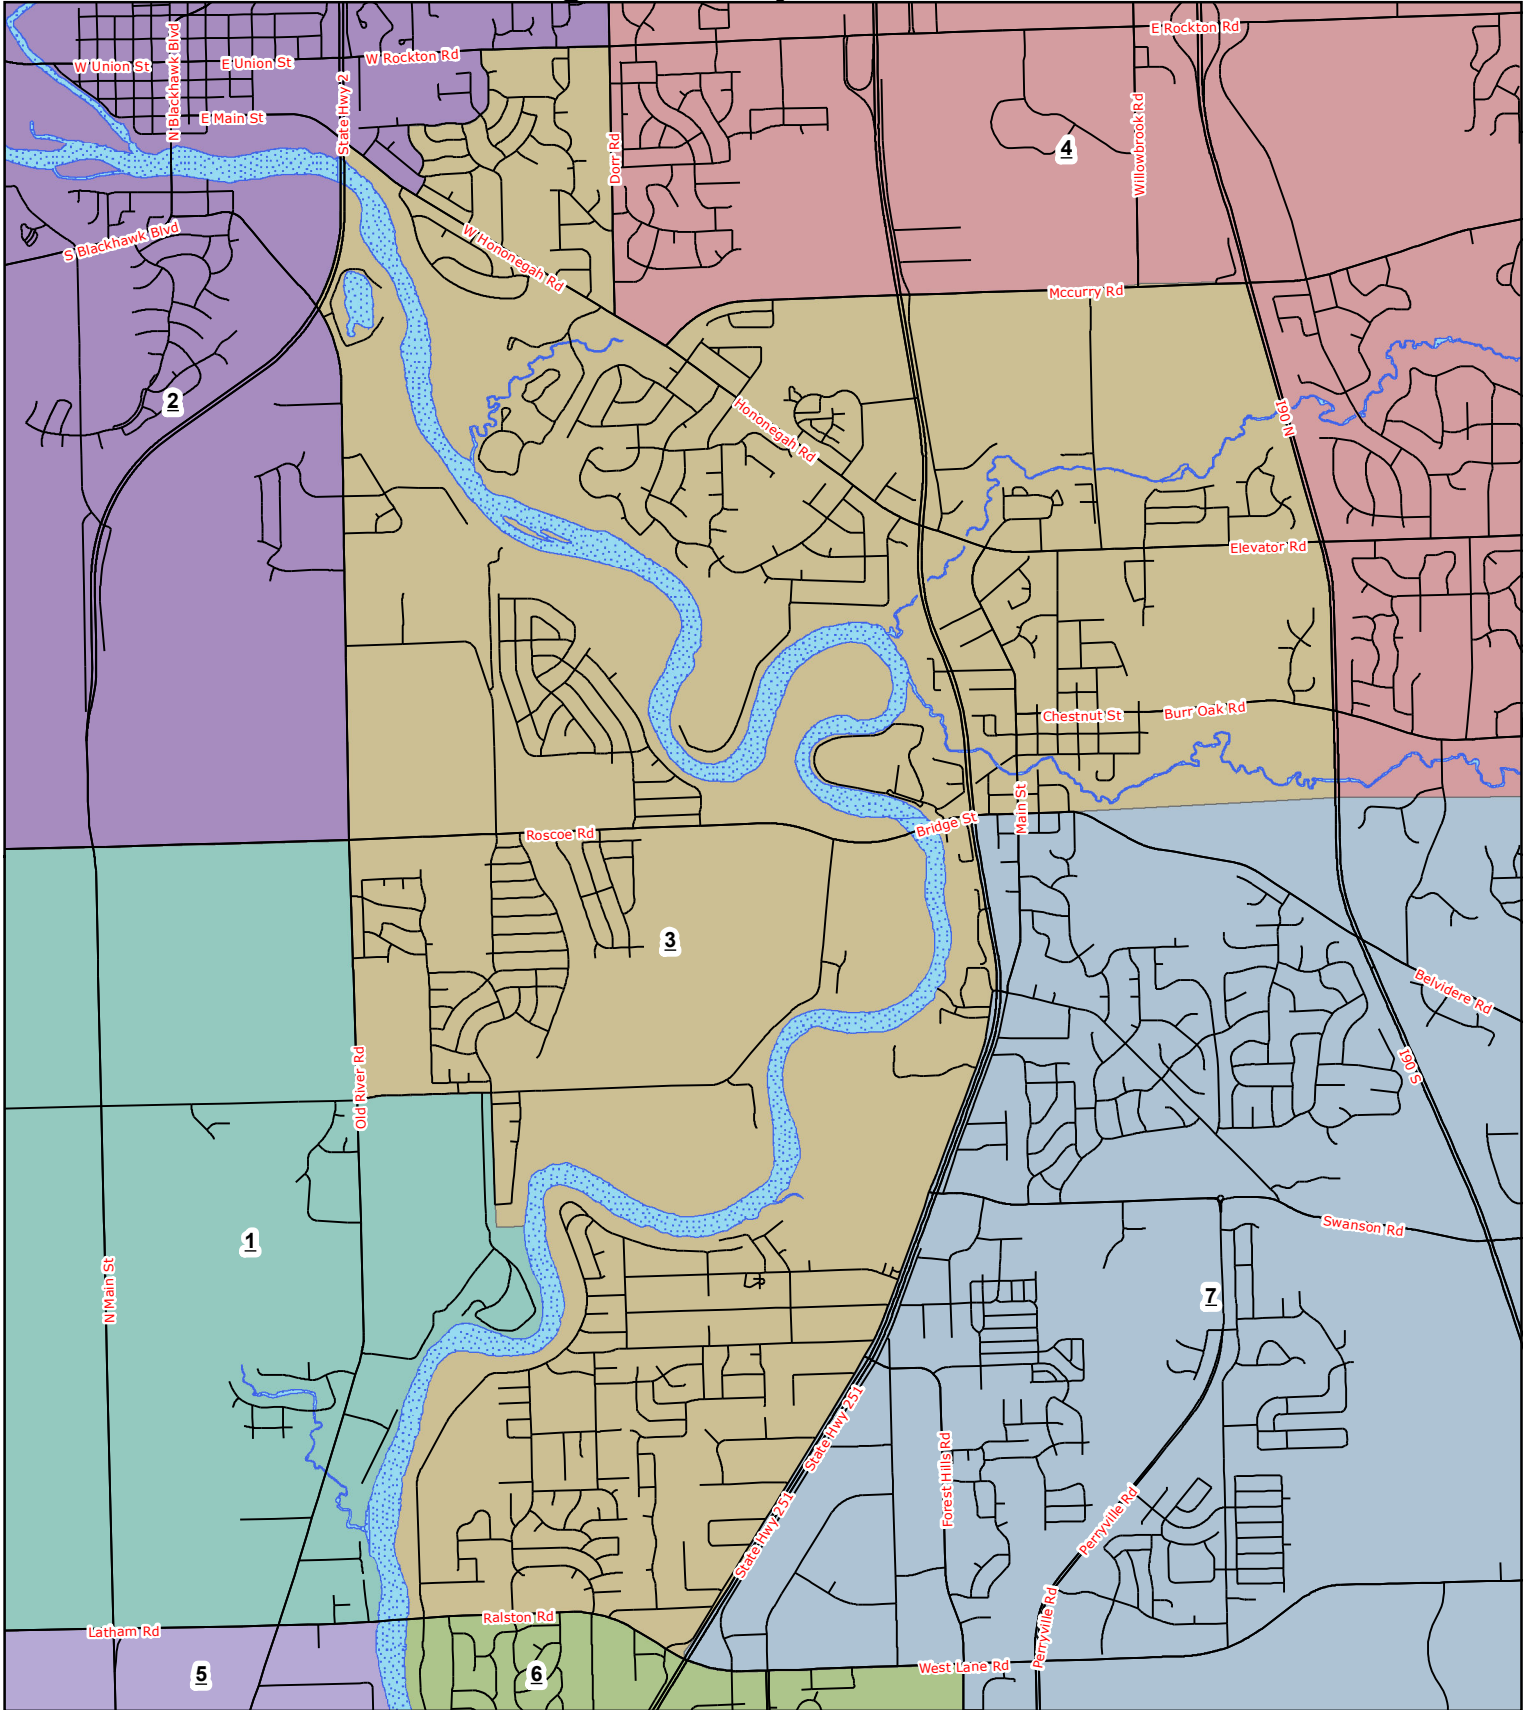

Winnebago County Board District 3

County Board Districts

1	6	11	16
2	7	12	17
3	8	13	18
4	9	14	19
5	10	15	20

The Winnebago County computerized aerial base property maps were assembled using County, State and other data. The map files are not intended to be the official survey of the land. The official land records are on file in the Winnebago County recorder's office.

Future districts are based off of the 2010 U.S. Census Block Population. Total population was divided by 20 future districts, this comes to an approximate population per district of 14,764.

June 1, 2011