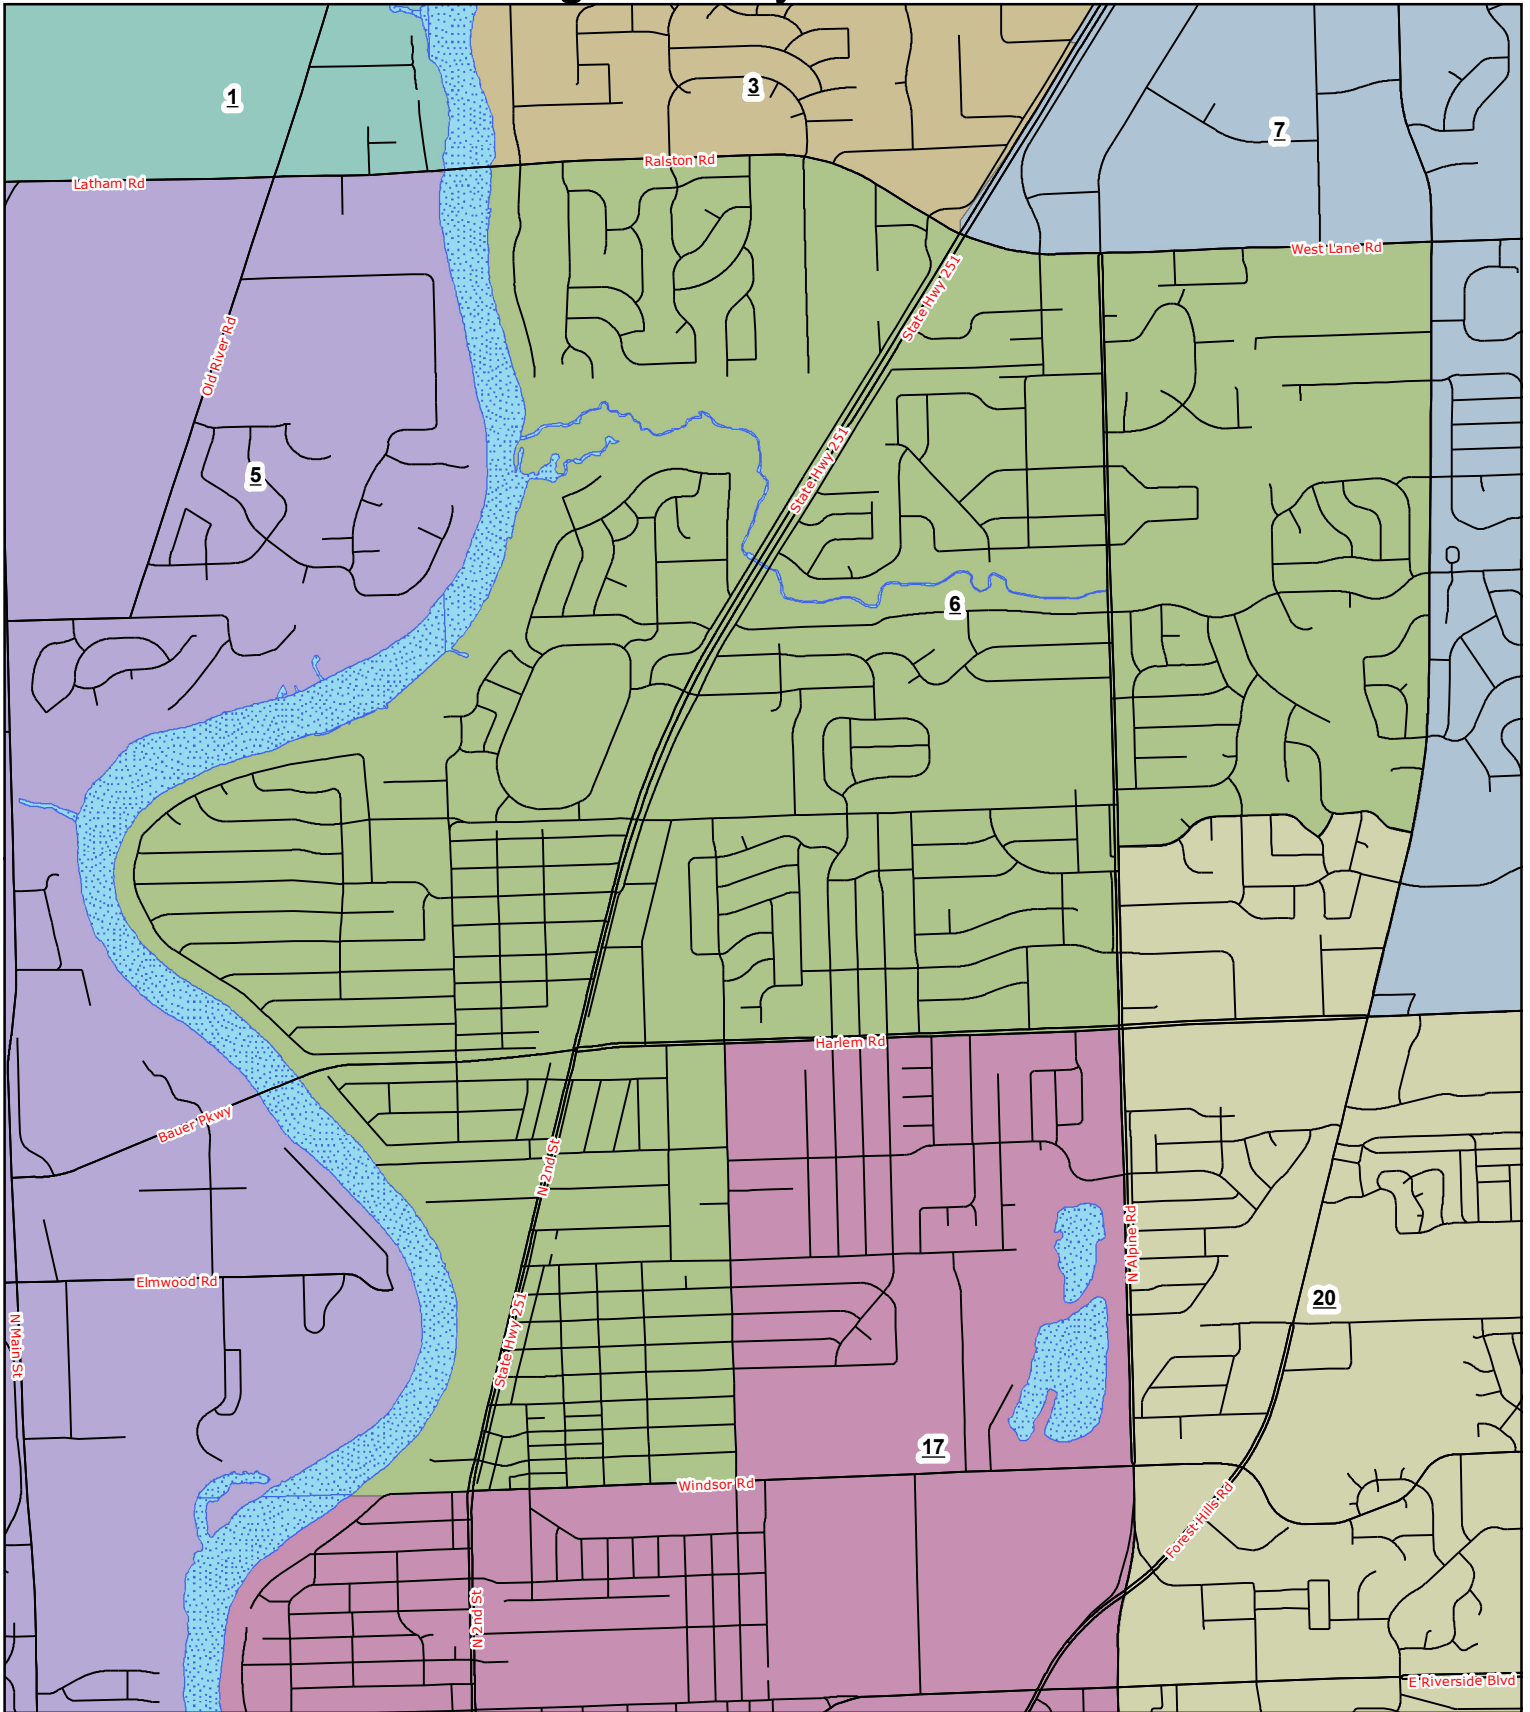

Winnebago County Board District 6

County Board Districts

The Winnebago County computerized aerial base property maps were assembled using County, State and other data. The map files are not intended to be the official survey of the land. The official land records are on file in the Winnebago County recorder's office.

Future districts are based off of the 2010 U.S. Census Block Population. Total population was divided by 20 future districts, this comes to an approximate population per district of 14,764.

June 1, 2011