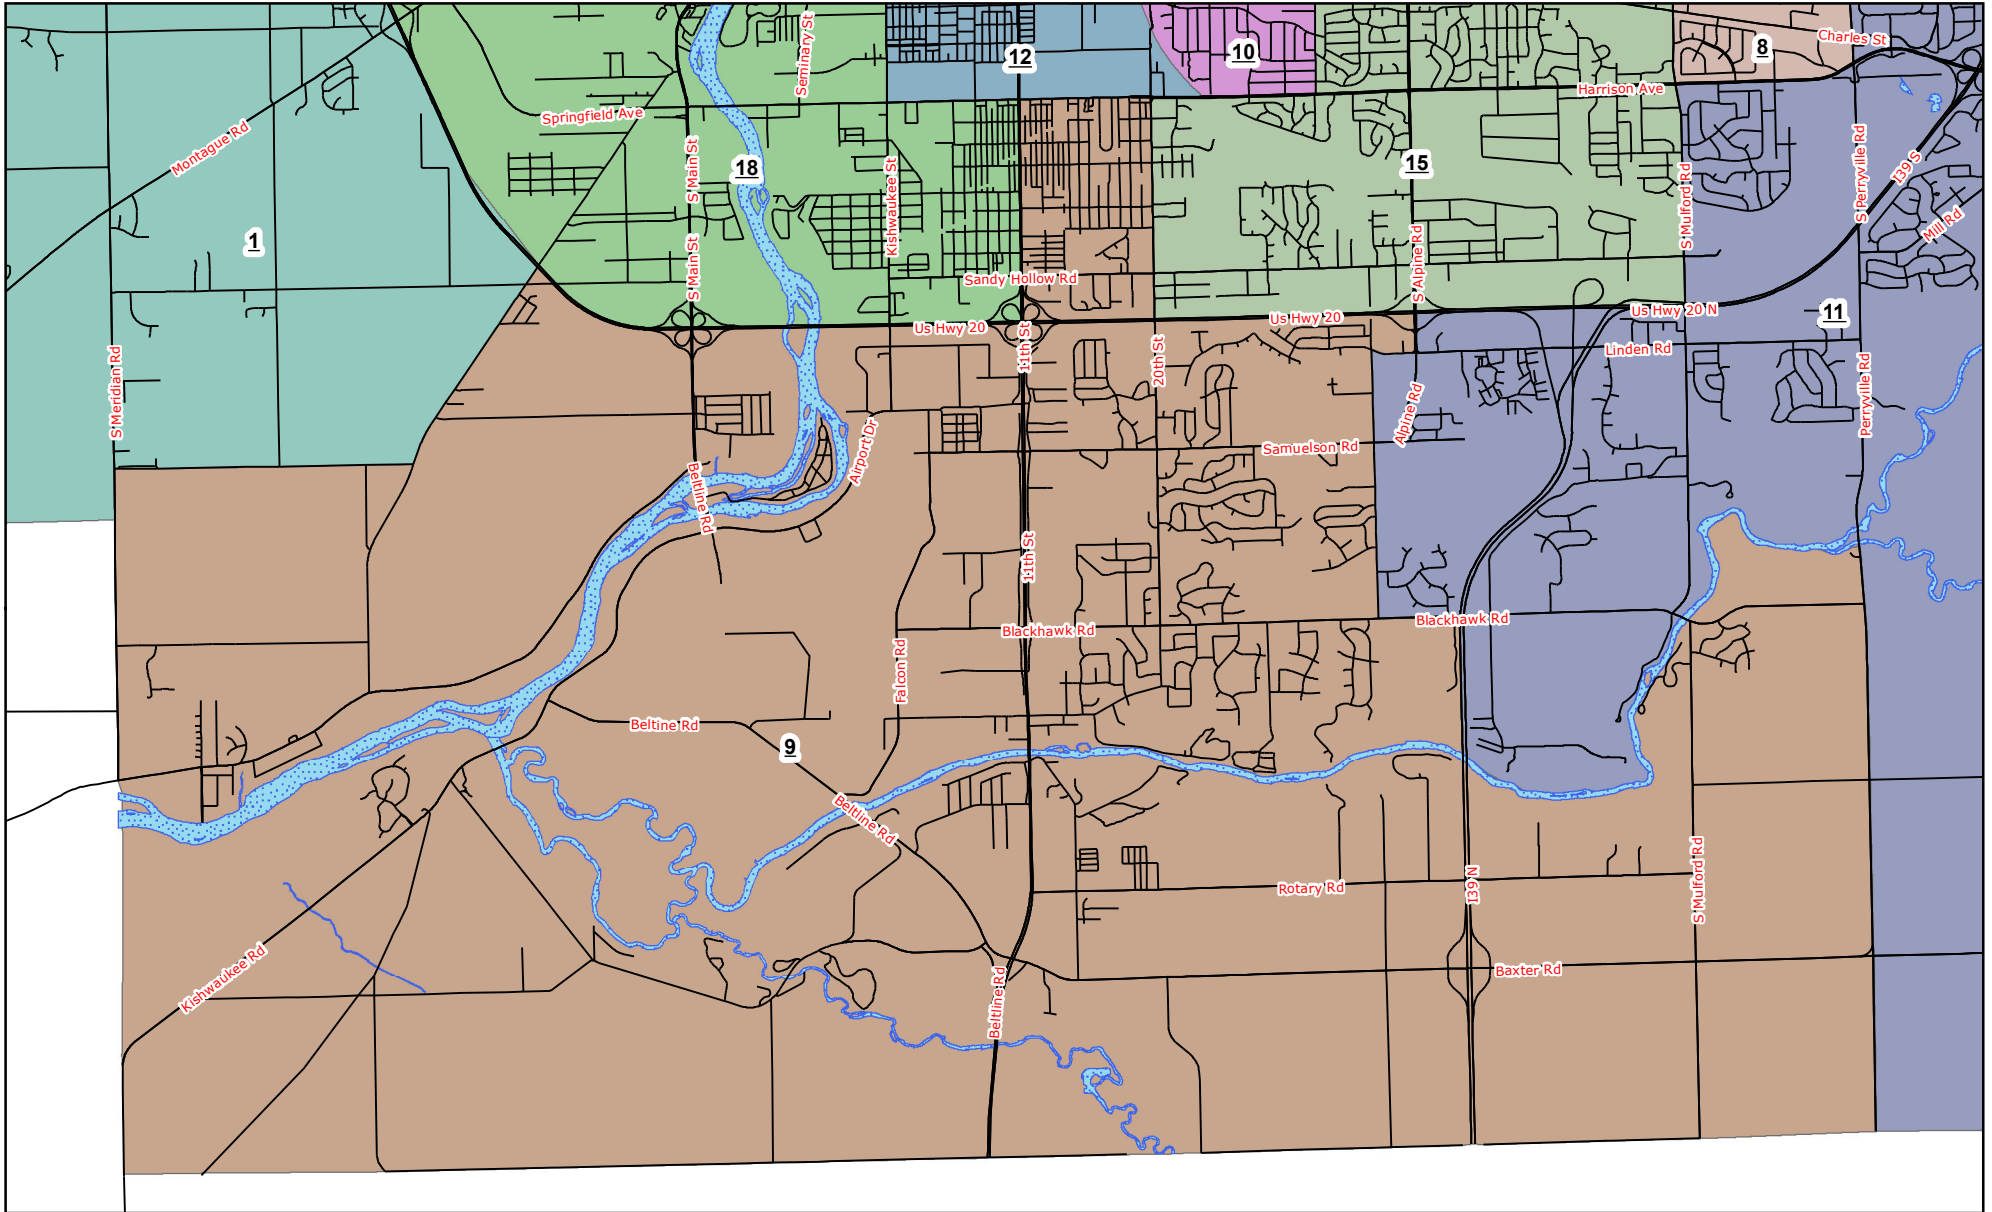

# Winnebago County Board District 9

## County Board Districts

The Winnebago County computerized aerial base property maps were assembled using County, State and other data. The map files are not intended to be the official survey of the land. The official land records are on file in the Winnebago County recorder's office.

Future districts are based off of the 2010 U.S. Census Block Population. Total population was divided by 20 future districts, this comes to an approximate population per district of 14,764.

June 1, 2011