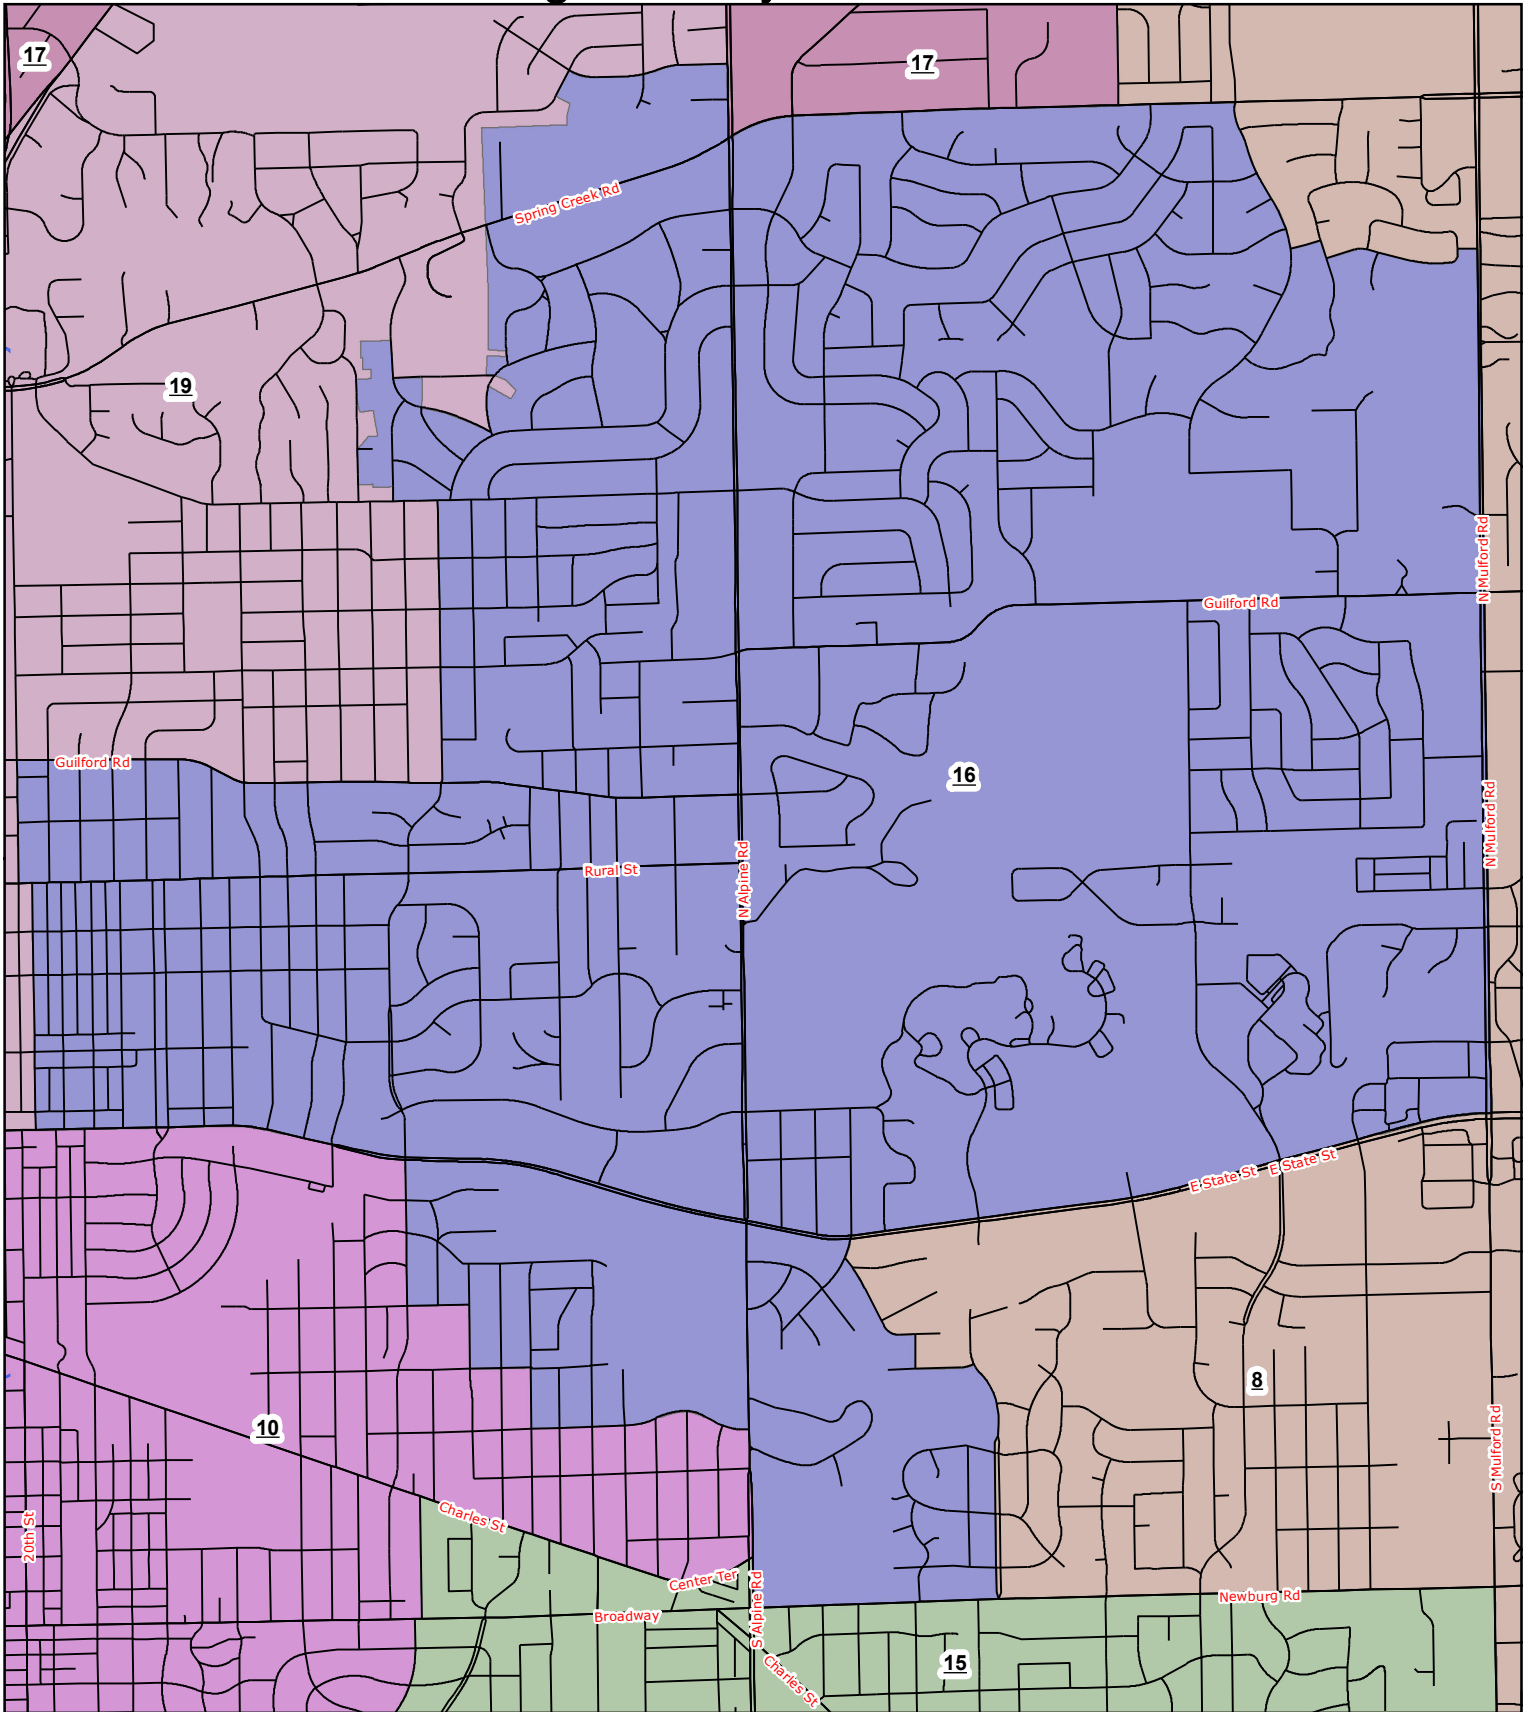

Winnebago County Board District 16

County Board Districts

The Winnebago County computerized aerial base property maps were assembled using County, State and other data. The map files are not intended to be the official survey of the land. The official land records are on file in the Winnebago County recorder's office.

Future districts are based off of the 2010 U.S. Census Block Population. Total population was divided by 20 future districts, this comes to an approximate population per district of 14,764.

June 1, 2011