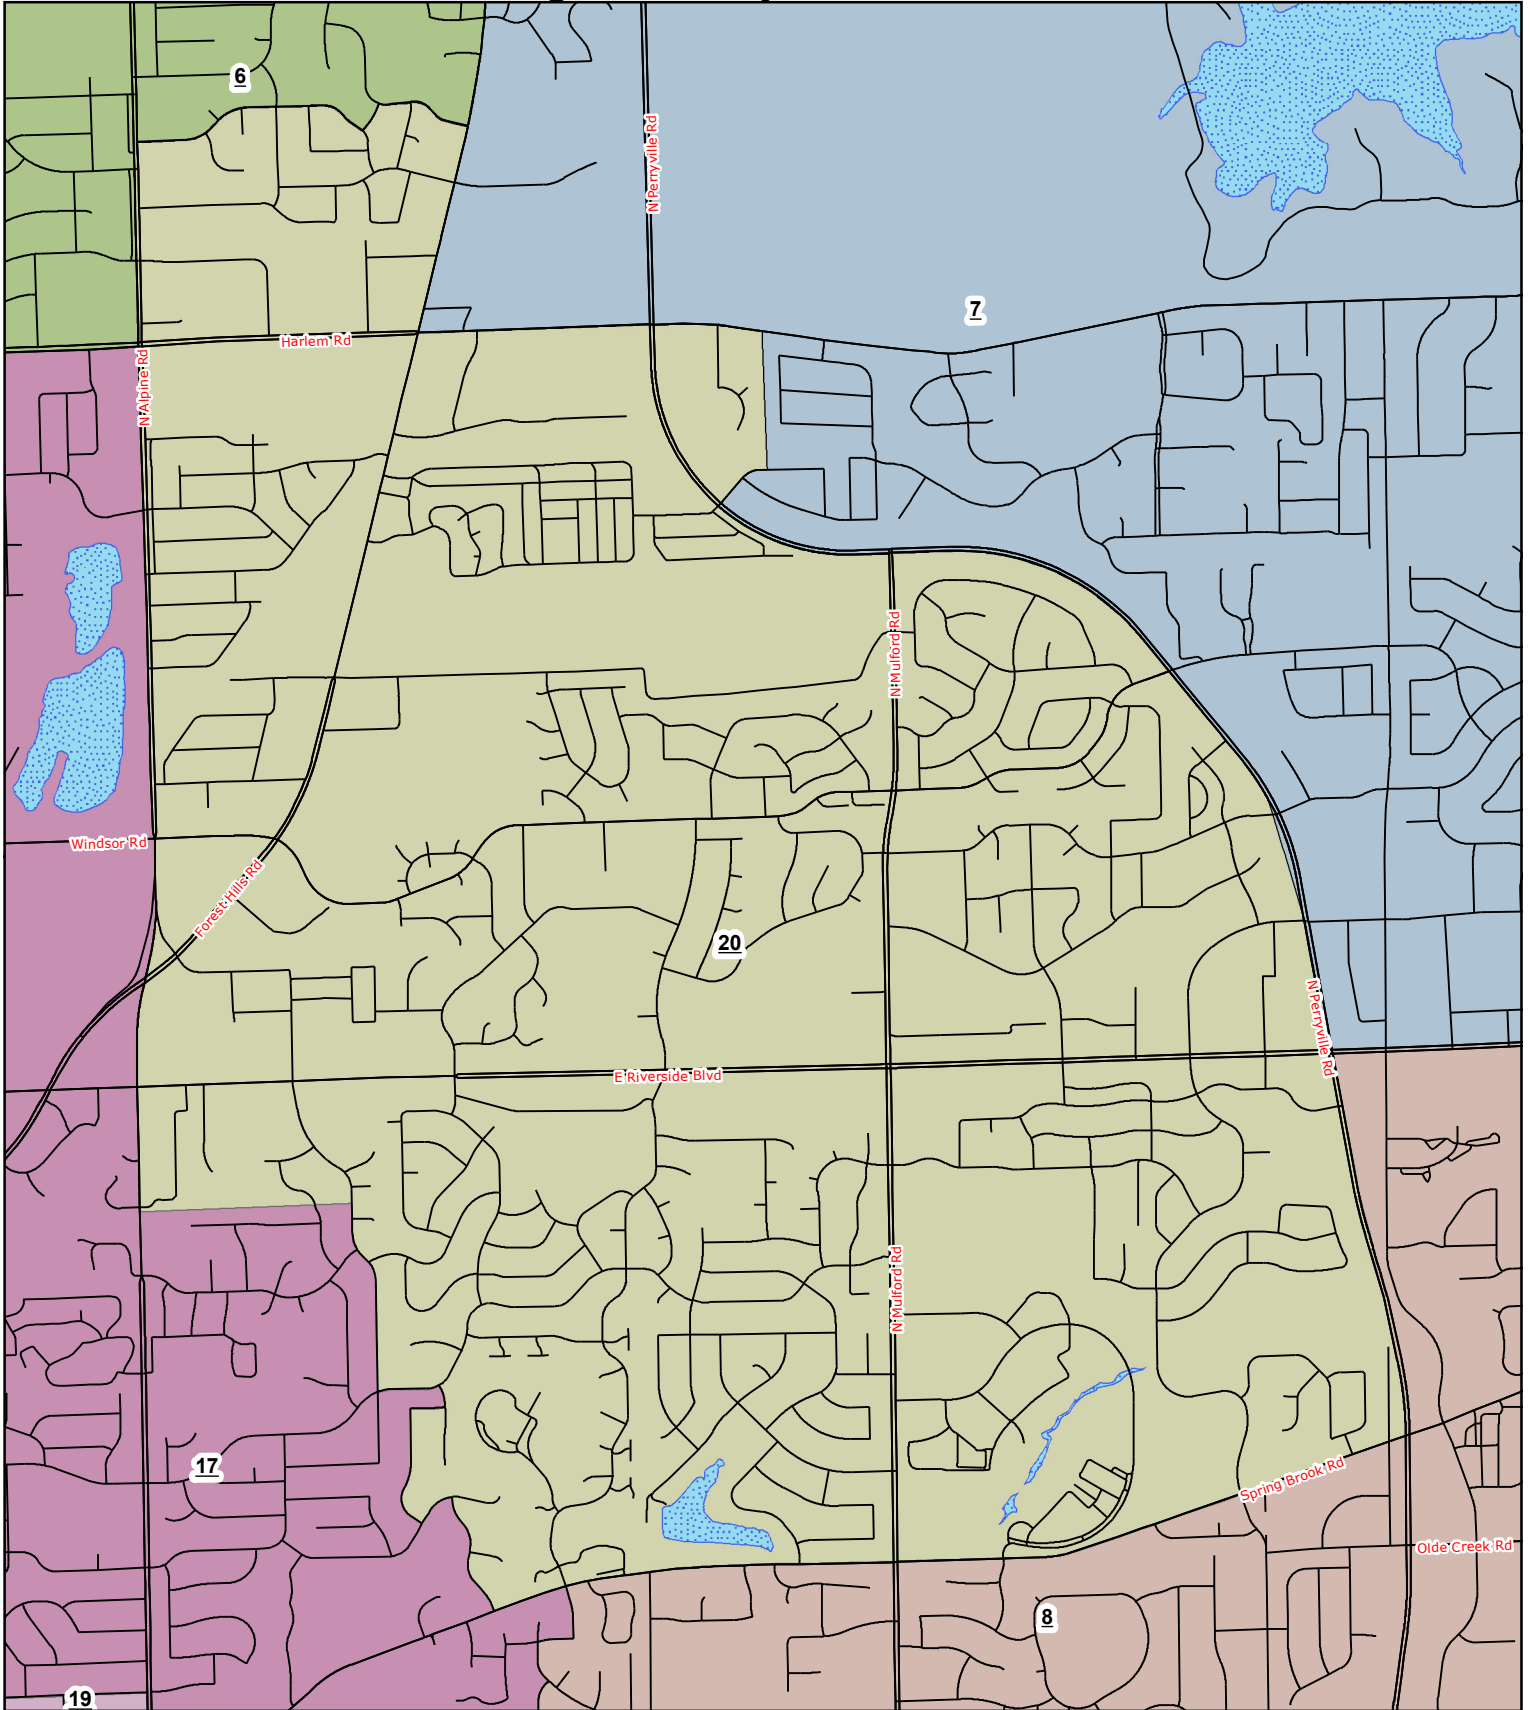

Winnebago County Board District 20

County Board Districts

The Winnebago County computerized aerial base property maps were assembled using County, State and other data. The map files are not intended to be the official survey of the land. The official land records are on file in the Winnebago County recorder's office.

Future districts are based off of the 2010 U.S. Census Block Population. Total population was divided by 20 future districts, this comes to an approximate population per district of 14,764.

June 1, 2011